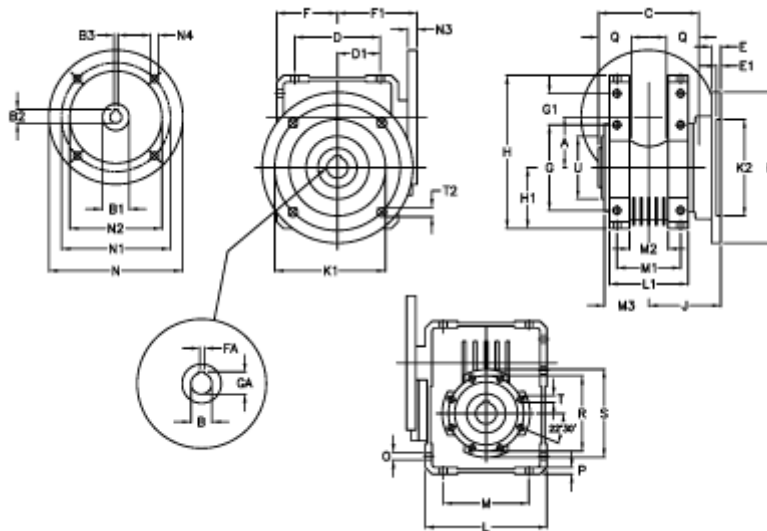

Article number: 392207502053016

Description: Worm Gear with Torque Limiter
W75 L1-UFC-20-P80B5

Measures

| | | | | | |
|------------|-----------|-----------|-----------|-----------|--------|
| A = 75.00 | E = 12 | H = 220.5 | M = 126 | N4 = 11,5 | U = 90 |
| B = 30 | E1 = 5 | H1 = 87.0 | M1 = 82 | O = 10.5 | |
| B1 E7 = 19 | F = 87 | J = 85.0 | M2 = 44 | P = 9 | |
| B2 = 21.8 | F1 = 112 | K = 200 | M3 = 58.5 | Q = 40 | |
| B3 H9 = 6 | FA = 8 | K1 = 165 | N = 200 | R = 110 | |
| C = 127 | G = 126 | K2 = 130 | N1 = 165 | S = 125 | |
| D = 109.5 | G1 = 46.5 | L = 174 | N2 = 130 | T = M8x14 | |
| D1 = 46.5 | GA = 33.3 | L1 = 104 | N3 = 12.0 | T2 = 12.5 | |